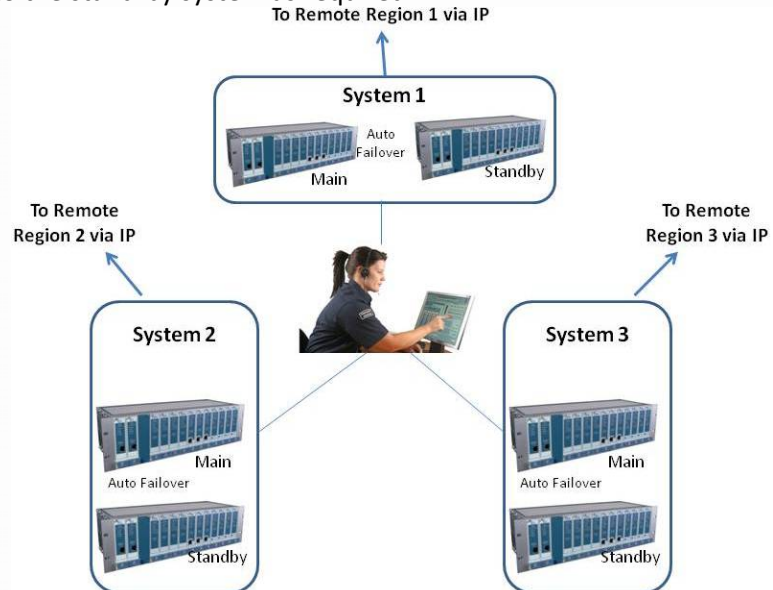

Application Note DX64 Enterprise

RIO TINTO ACHIEVES COMPLETE REDUNDANCY WITH DX64 ENTERPRISE

Customer Profile

- Rio Tinto is one of the world's leading mining companies

Application

- Complete and immediate failover to backup system in the unlikely event of an outage

Business Benefits

- Complete Redundancy
- Minimised Downtime
- System Flexibility
- Covers wide geographical area
- Easily Expandable

Products Used

- DX64 Enterprise

Omnitronics Western Australia

Phone +61 8 9445 2633

Omnitronics International

Phone +61 7 3369 5733

Omnitronics USA

Phone +1 904 425 0336

Email sales@omnitronicsworld.com

Web www.omnitronicsworld.com

omnitronics

➤ Overview

Rio Tinto, as one of the leading mining companies in the world, relies on communication and IT infrastructures to manage their day-to-day operations. With a high focus on safety and production, any communications downtime can have major effects. To combat this, Rio Tinto commissioned Omnitronics to supply a Dispatch Management System with complete redundancy. The DX64 Enterprise was the answer.

➤ The Challenge

The challenge was to not only supply a complete dispatch system but, also to provide a seamless change-over to the stand-by system instantly. To ensure the seamless transition of operators during this changeover; system and user settings are automatically transferred to the stand-by system as required.

➤ Solution

The DX64 Enterprise has been engineered to meet the above challenges. In addition to “whole of system” backup, soft degradation has also been incorporated – if an individual operator card within the system fails, a backup card will run in its place, without the need for a full system change-over.

Additional features of the system include the ability for operators to switch between DX64 systems. For example, an operator in the Remote Operations Center can login to the West Region system and then change to the East Region system dependant on their needs.

➤ Conclusion

The DX64 Enterprise offers the complete solution for organizations wishing to achieve complete redundancy – minimised downtime and complete peace of mind.